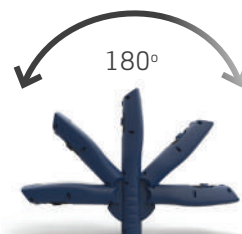

BESTSELLER

MAG PRO
Work light with spotlight and stepless dimmer

Up to 600 lumen Spot: 150 lumen
Operation time up to 15 h
IP54

Item no. 03.5690XX

$ 59