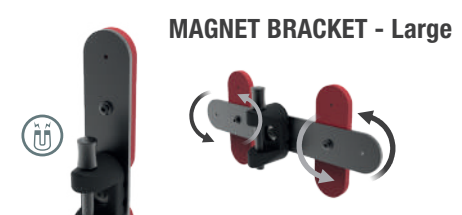

Item no. 03.5390

\$ 34

NOVA 10 SPS
Work light with SPS and BLUETOOTH providing up to 10000 lumen. Incl exchangeable battery and charger

10000 lumen
Operation time up to 10 h
IP67

Item no. 03.6002US

\$ 385

For flexible positioning of NOVA 10 SPS on any magnetic surface