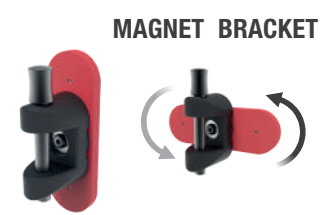

Up to 2000 lumen
Operation time up to 20 h
IP67

Item no. 03.5456US

\$ 129

USB power bank

New innovative and patented SPS battery system providing unlimited availability to light

SPS7//
SCANGRIP POWER SOLUTION

NOVA 4 SPS
Work light with SPS and BLUETOOTH providing up to 4000 lumen. Incl exchangeable battery and charger

4000 lumen
Operation time up to 15 h
IP67

Item no. 03.6000US

\$ 249

For flexible positioning of NOVA 4 SPS on any magnetic surface