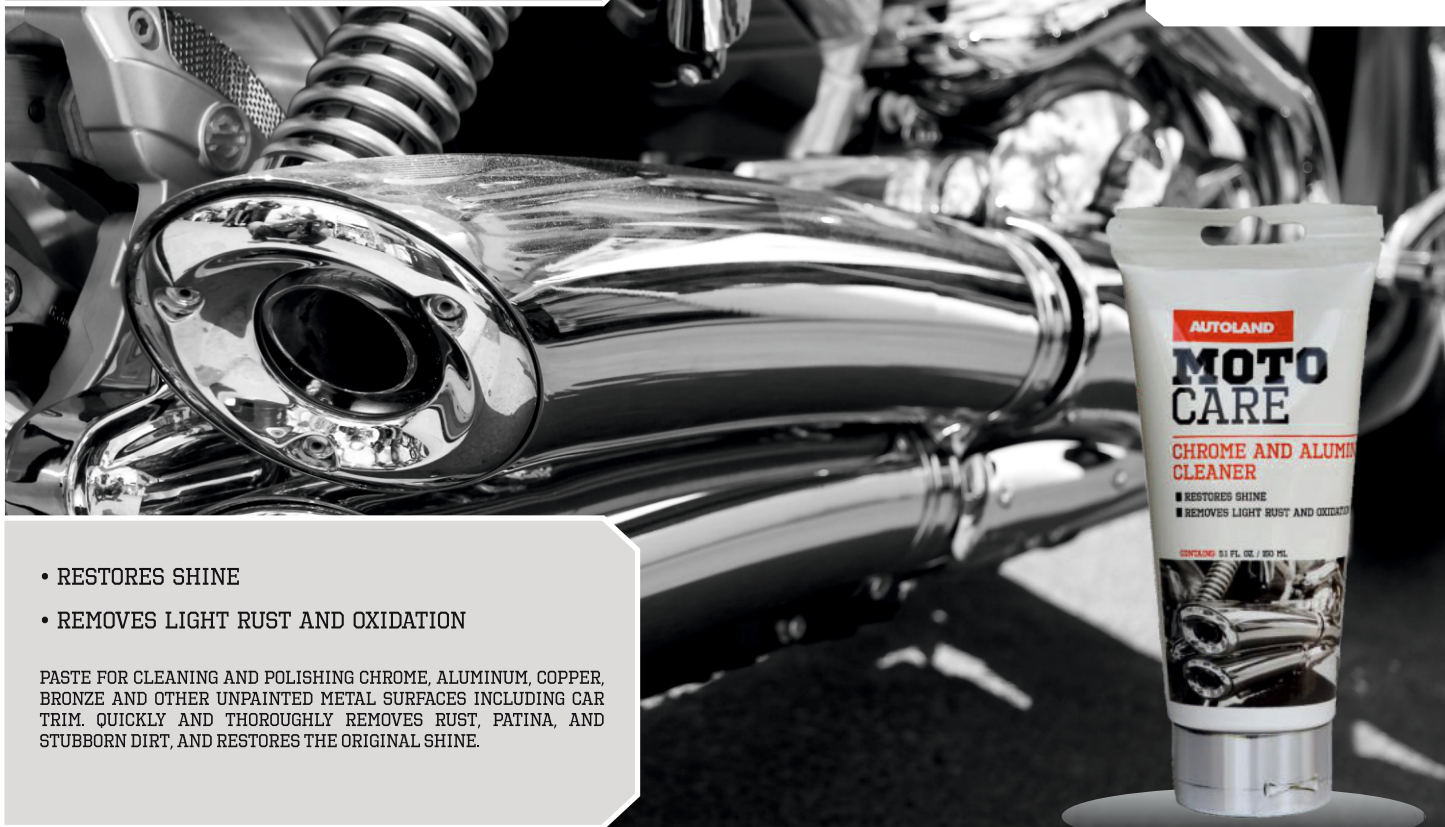

MOTO CARE

CHROME AND ALUMINUM CLEANER

- RESTORES SHINE
- REMOVES LIGHT RUST AND OXIDATION

PASTE FOR CLEANING AND POLISHING CHROME, ALUMINUM, COPPER, BRONZE AND OTHER UNPAINTED METAL SURFACES INCLUDING CAR TRIM. QUICKLY AND THOROUGHLY REMOVES RUST, PATINA, AND STUBBORN DIRT, AND RESTORES THE ORIGINAL SHINE.