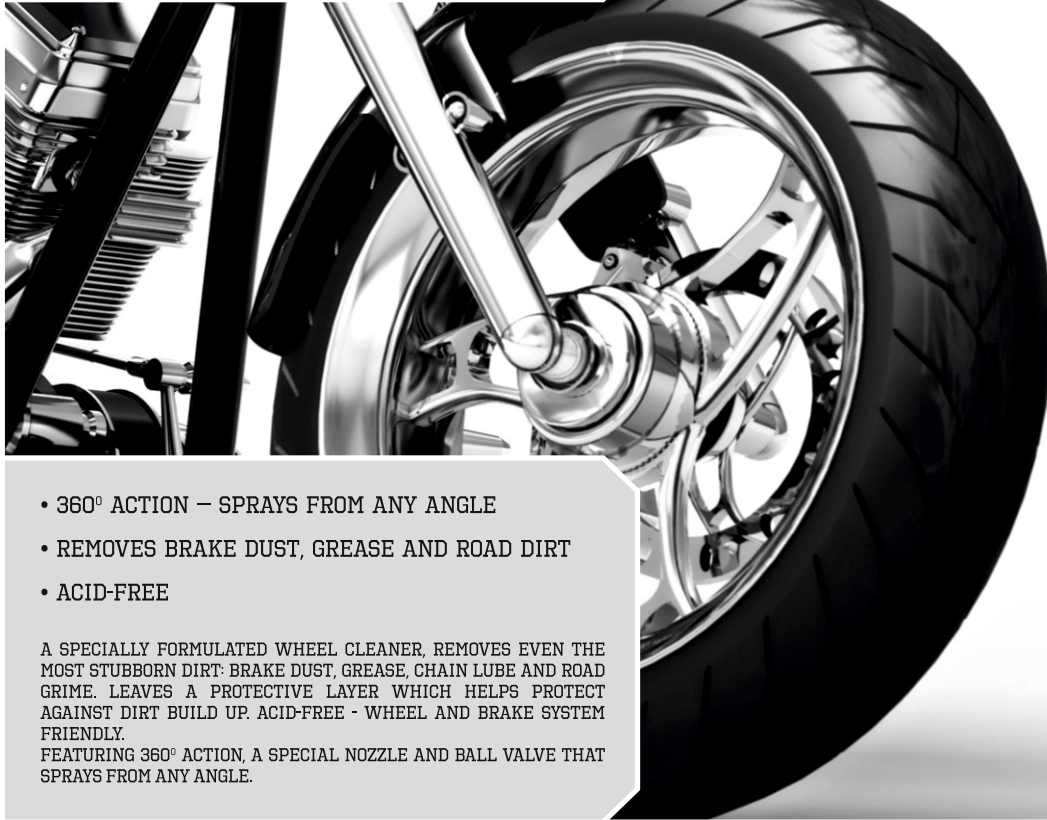

WHEEL CLEANER

- 360° ACTION – SPRAYS FROM ANY ANGLE
- REMOVES BRAKE DUST, GREASE AND ROAD DIRT
- ACID-FREE

A SPECIALLY FORMULATED WHEEL CLEANER, REMOVES EVEN THE MOST STUBBORN DIRT: BRAKE DUST, GREASE, CHAIN LUBE AND ROAD GRIME. LEAVES A PROTECTIVE LAYER WHICH HELPS PROTECT AGAINST DIRT BUILD UP. ACID-FREE - WHEEL AND BRAKE SYSTEM FRIENDLY.

FEATURING 360° ACTION, A SPECIAL NOZZLE AND BALL VALVE THAT SPRAYS FROM ANY ANGLE.

MOTO CARE